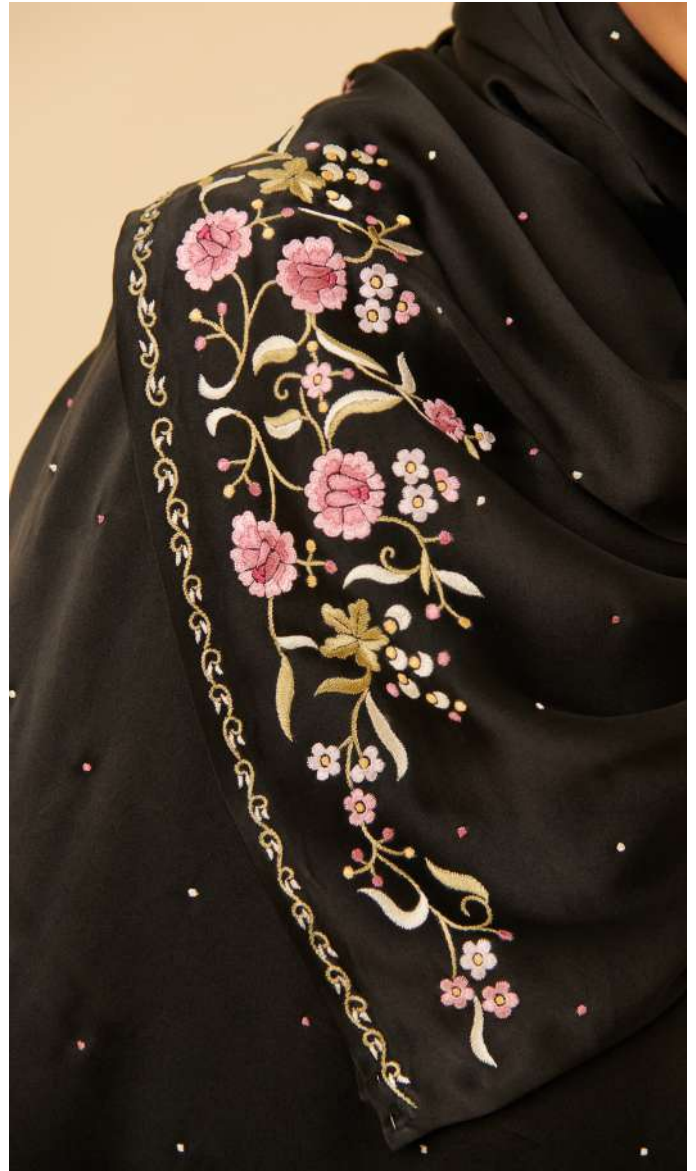

Pink Rose

S14

INR 7700
Available in Black
(72"X20" approx.)