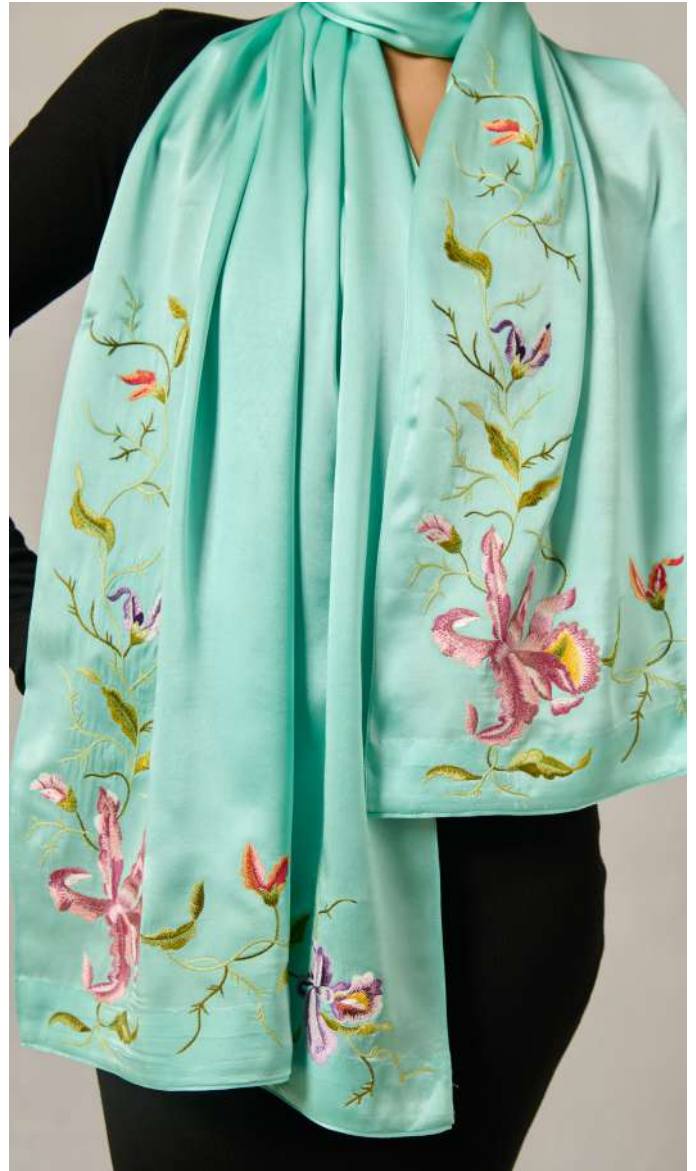

Orchid

S23

INR 10,000

Available in Black, Blue, Red,
Pastels (72"X20" approx.)