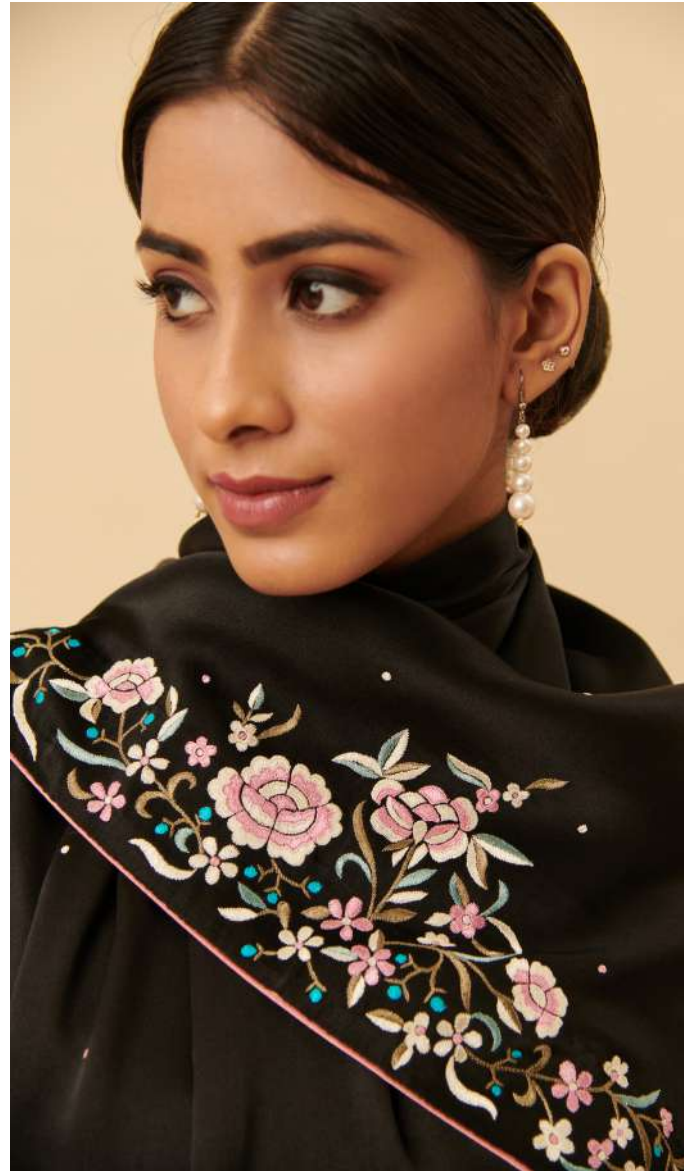

Available in Red, Blue, Black
(72"X9" approx.)

Chrysanthemum & Bird

S11

INR 13,500
Available in Black
(72"X20" approx.)

Rose Bunch

S12

INR 8200
Available in Black
(72"X20" approx.)

Gold Rose