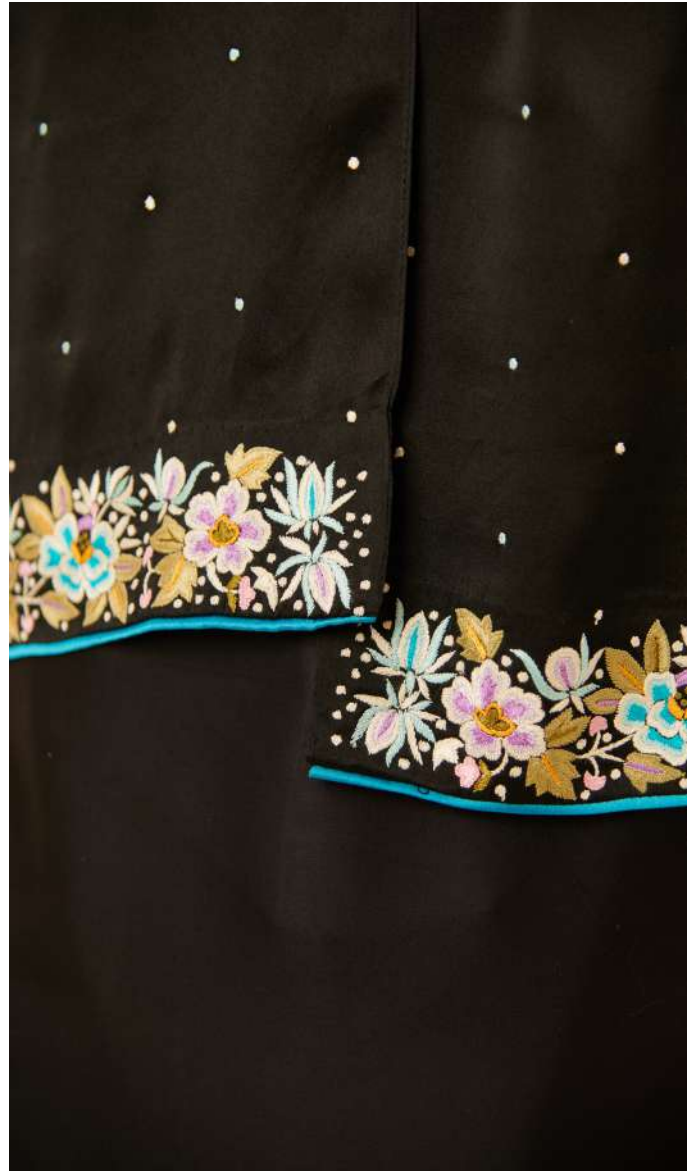

Zinnia Border

S04

INR 4100

Available in Red, Blue, Black,
Gold, Silver
(72"X9" approx.)