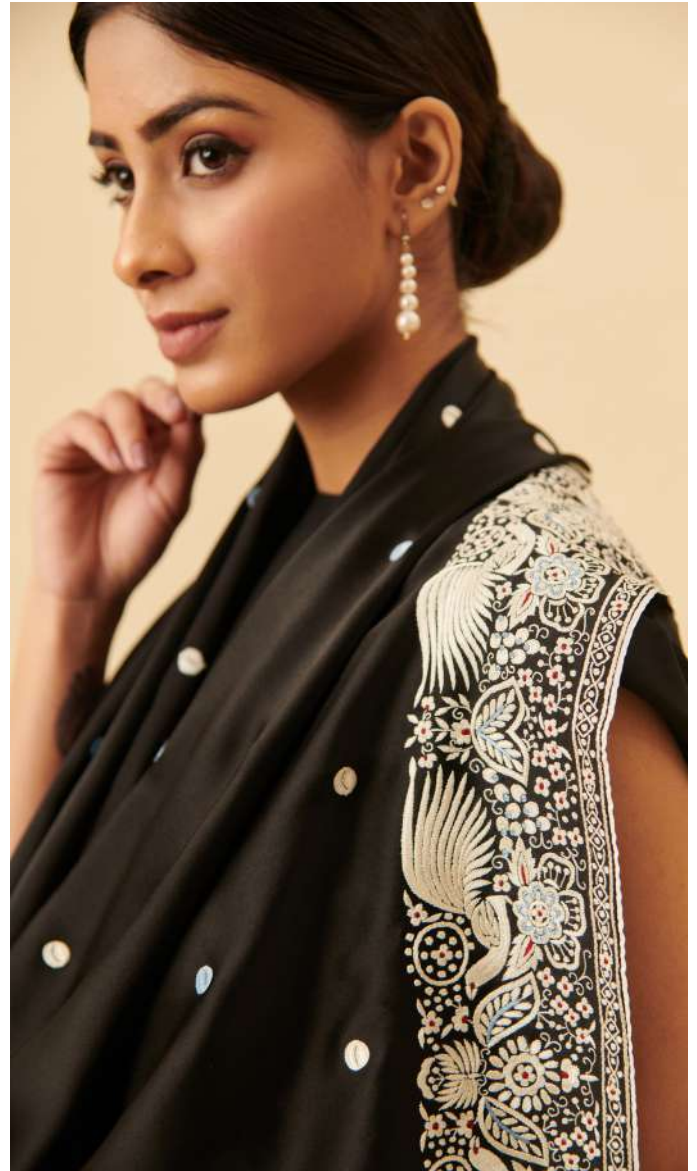

S04

INR 4100

Available in Red, Blue, Black,
Gold, Silver
(72"X9" approx.)

Peacock with kanda-papeta

S05

INR 13,500

Available in Red, Blue, Black,
Purple
(72"X20" approx.)

Peacock with kanda-papeta