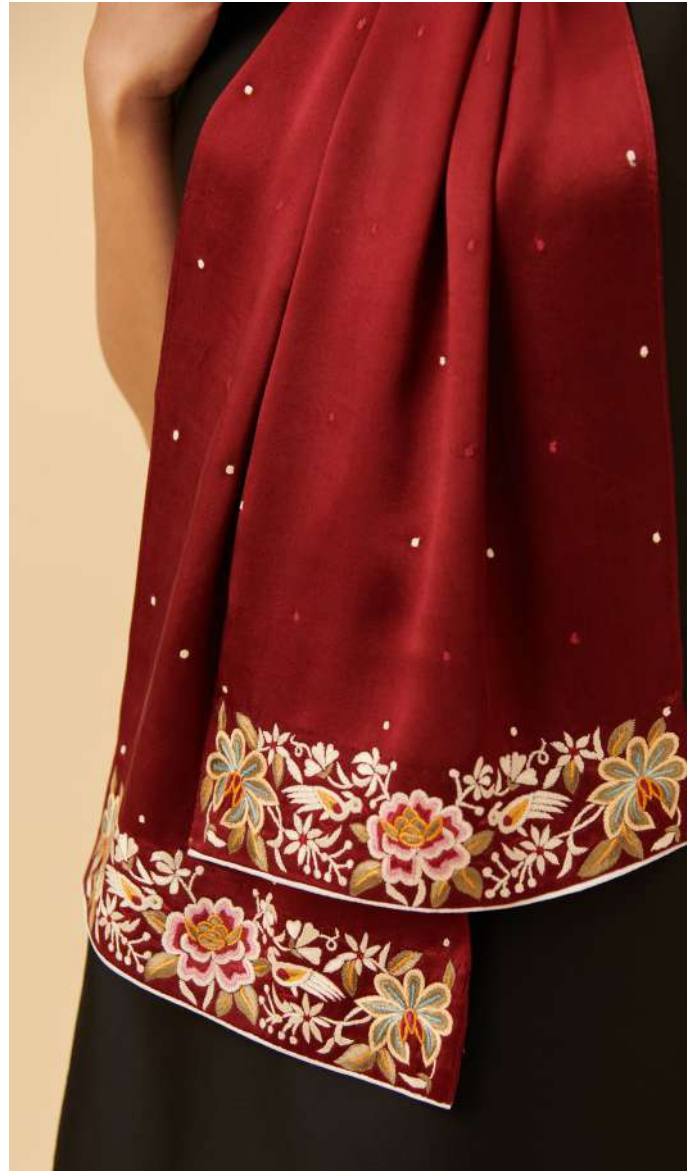

S02

INR 7800

Available in Red, Blue, Black,
Gold, Silver
(72"X20" approx.)

Parsi Border

S02

INR 7800

Available in Red, Blue, Black,
Gold, Silver
(72"X20" approx.)

Parsi Border