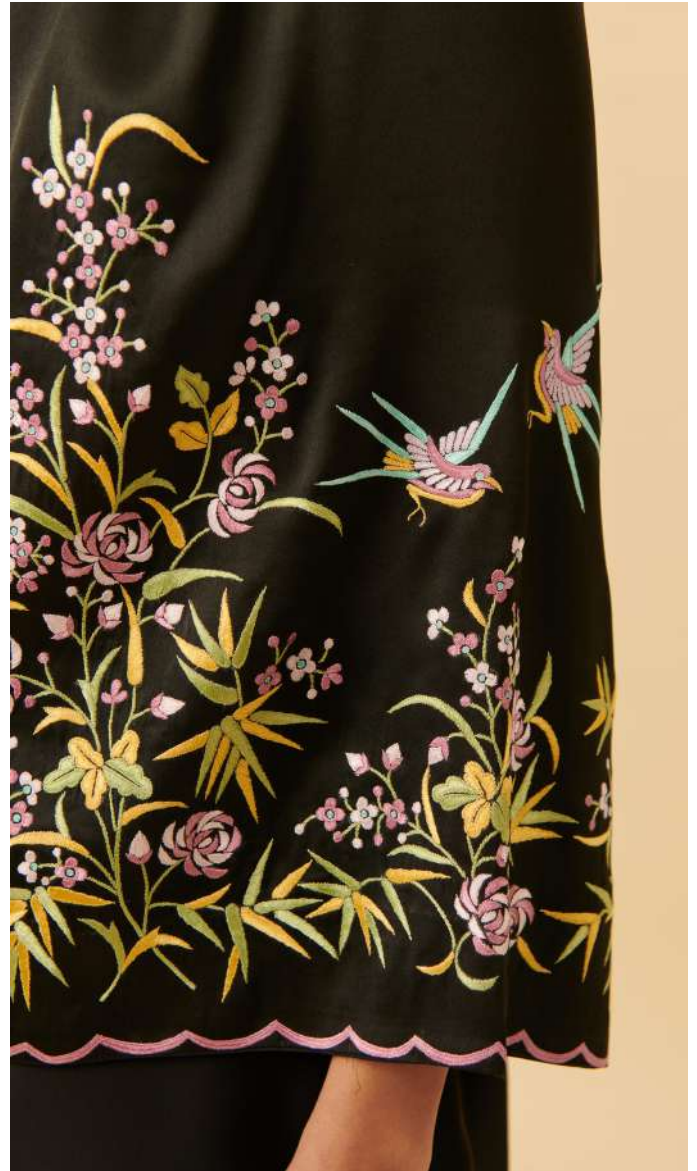

Chrysanthemum & Bird

S11

INR 13,500
Available in Black
(72"X20" approx.)